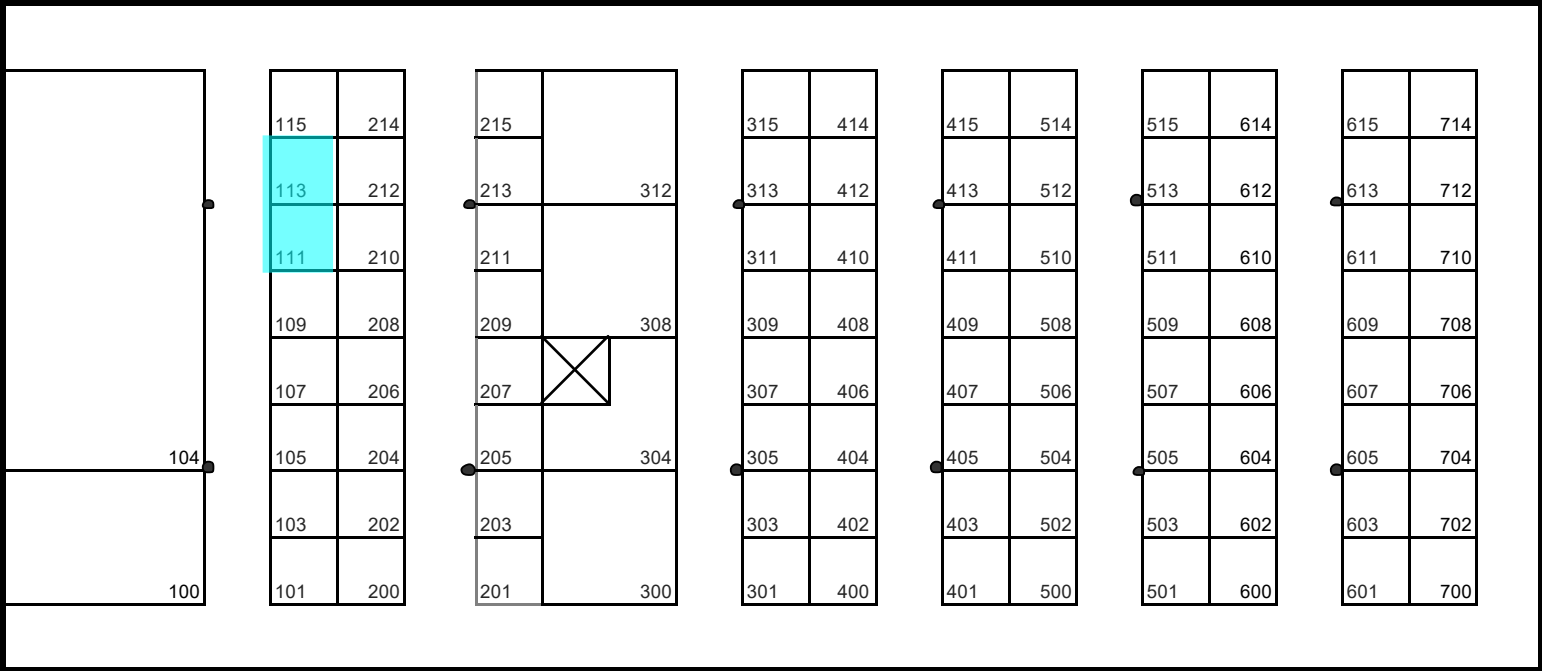

NORWALK 26 - Tents

100'x230'

● Tent Pole- 7" Diameter