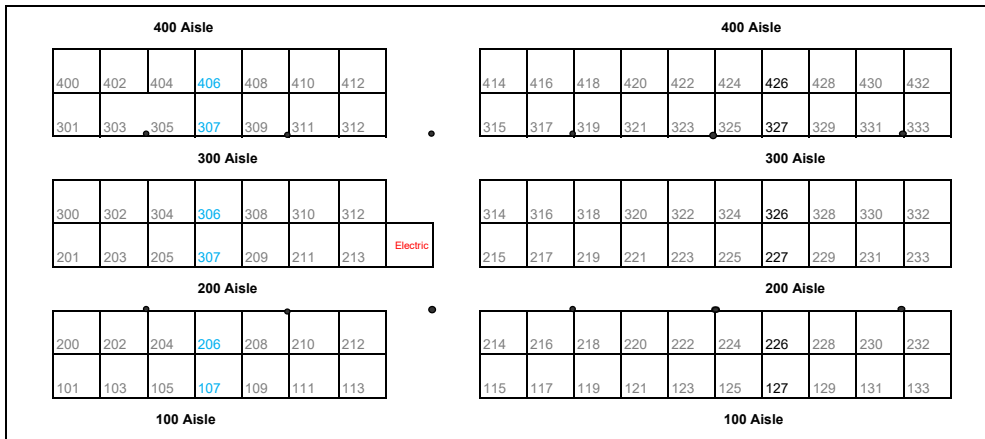

# NORWALK 24 - Tents

100'x210'

- Tent Pole- 7" Diameter